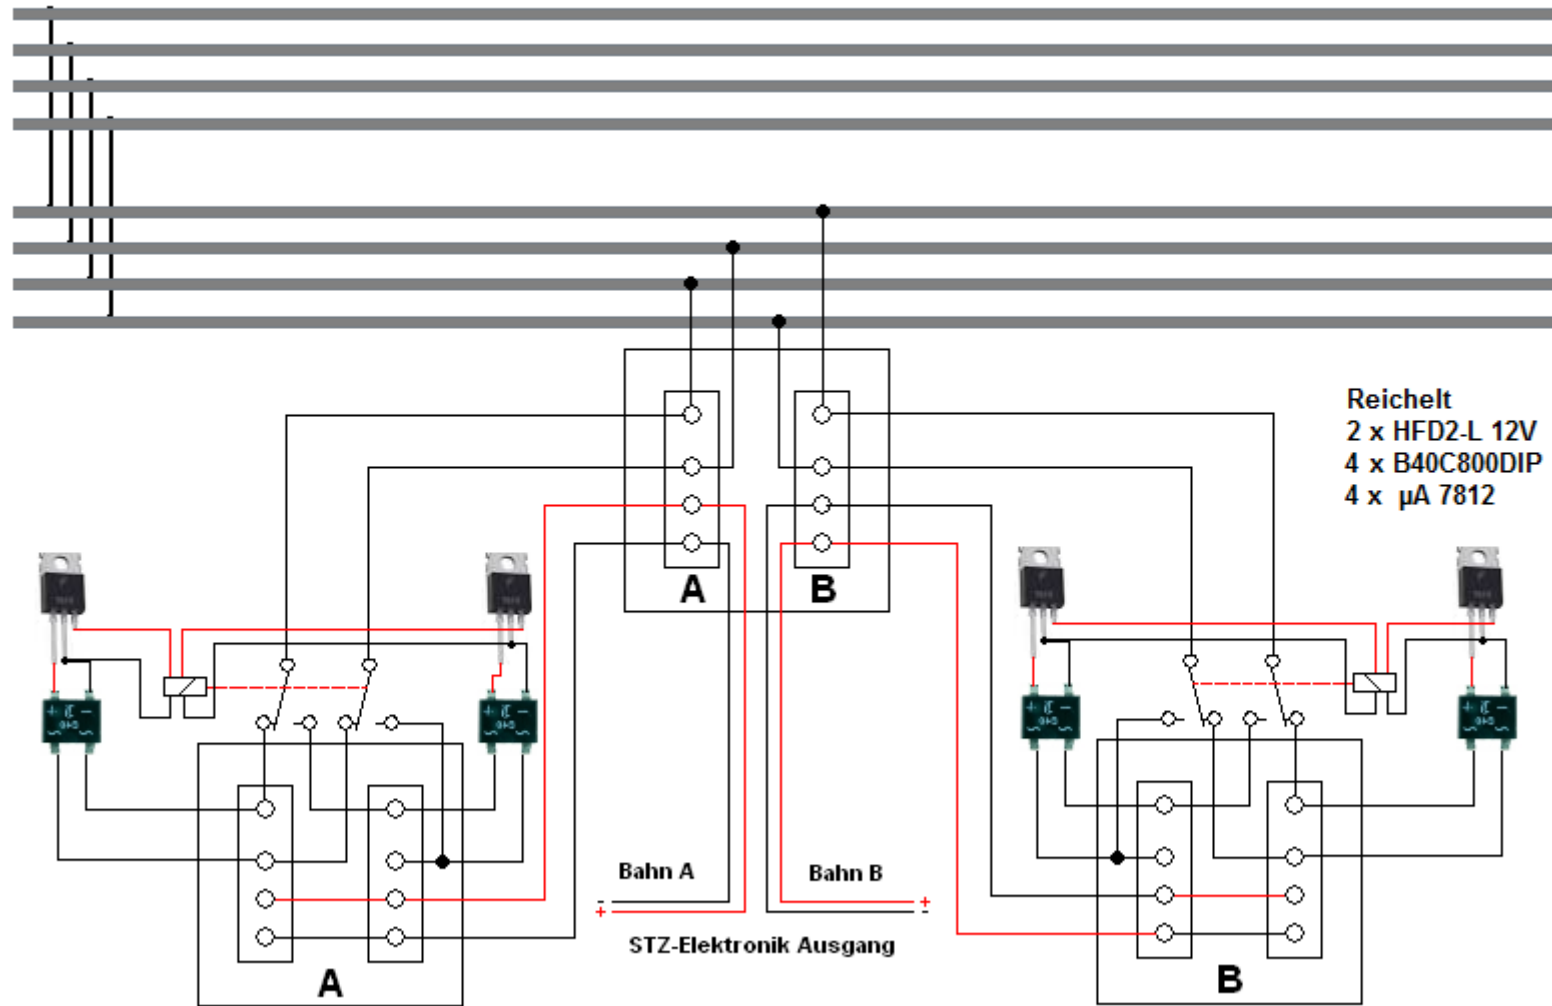

← **STZ-Team-Box**

- Reichelt
- 2 x HFD2-L 12V
- 4 x B40C800DIP
- 4 x  $\mu$ A 7812